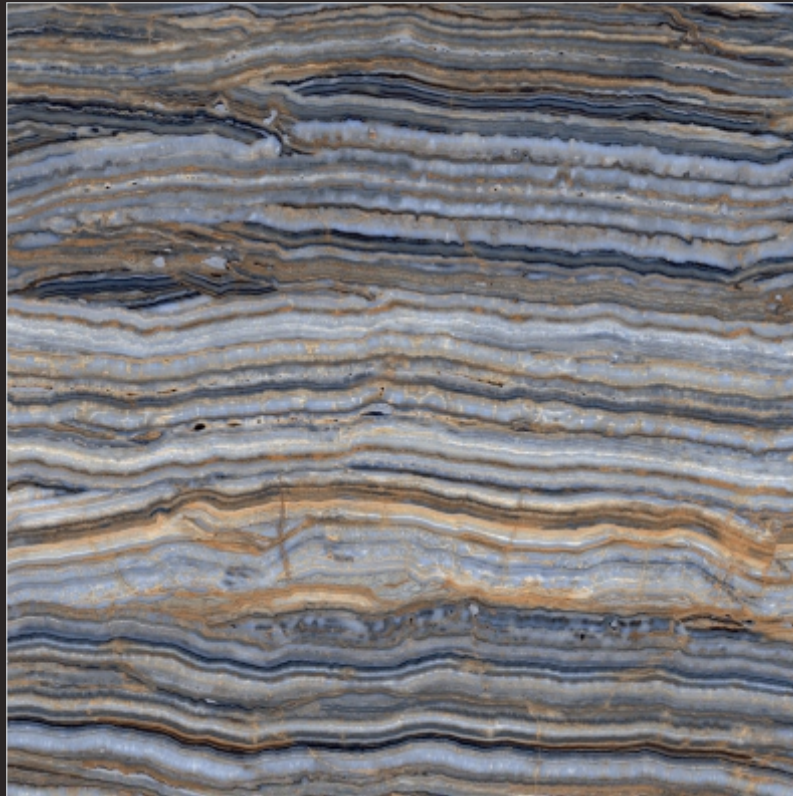

P  
G  
V  
T

SUGAR 14

600x  
600<sub>mm</sub>

DIGITAL GLAZED  
VITRIFIED TILES

  
SUGAR  
SERIES

P  
G  
V  
T

SUGAR 15

600x  
600<sub>mm</sub>