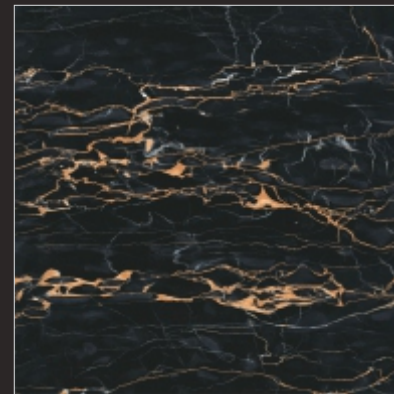

SUGAR 35

600x  
600<sub>mm</sub>

DIGITAL GLAZED  
VITRIFIED TILES

  
SUGAR  
SERIES

P  
G  
V  
T

SUGAR 36

600x  
600<sub>mm</sub>

DIGITAL GLAZED  
VITRIFIED TILES