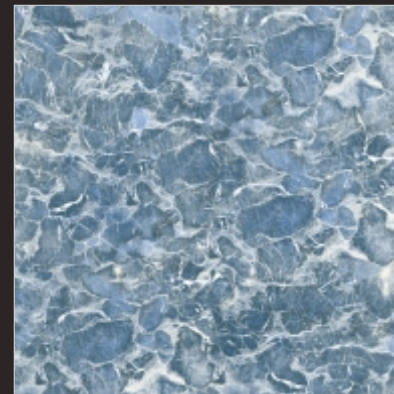

600x
600_{mm}

DIGITAL GLAZED
VITRIFIED TILES

SUGAR
SERIES

P
G
V
T

SUGAR 26