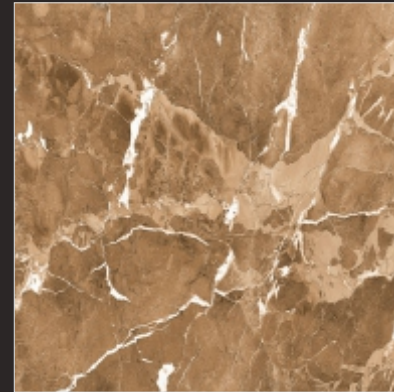

600x
600_{mm}

DIGITAL GLAZED
VITRIFIED TILES

SUGAR
SERIES

P
G
V
T

SUGAR 32