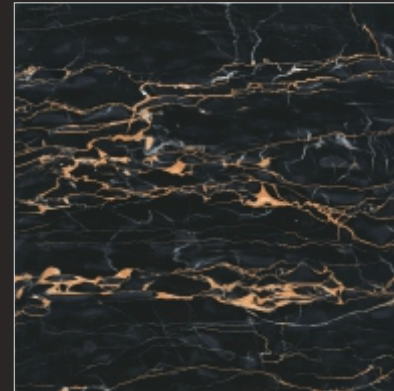

SUGAR 35

600x  
600<sub>mm</sub>

DIGITAL GLAZED  
VITRIFIED TILES

  
SUGAR  
SERIES

P  
G  
V  
T

SUGAR 36

600x  
600<sub>mm</sub>

DIGITAL GLAZED  
VITRIFIED TILES