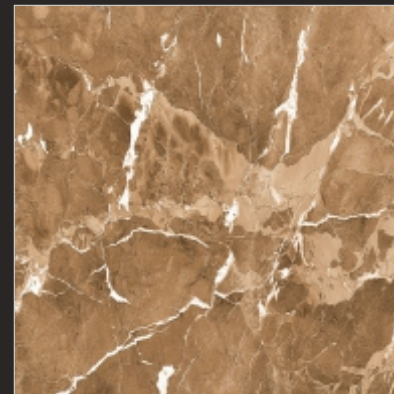

600x
600_{mm}

DIGITAL GLAZED
VITRIFIED TILES

SUGAR
SERIES

P
G
V
T

SUGAR 32