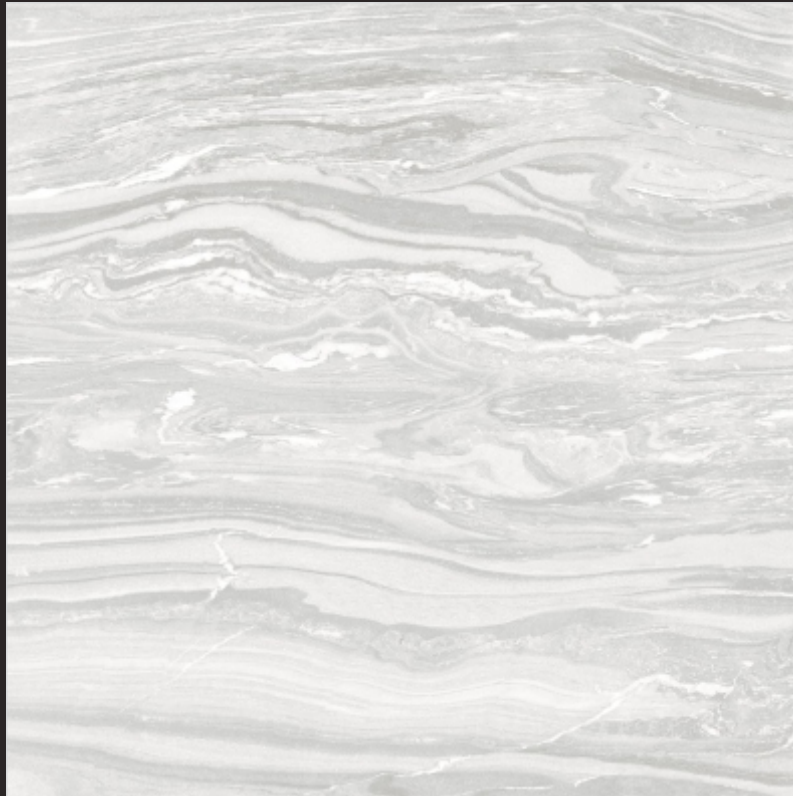

P  
G  
V  
T

SUGAR 40

600x  
600<sub>mm</sub>

DIGITAL GLAZED  
VITRIFIED TILES

  
SUGAR  
SERIES

P  
G  
V  
T

SUGAR 41

600x  
600<sub>mm</sub>