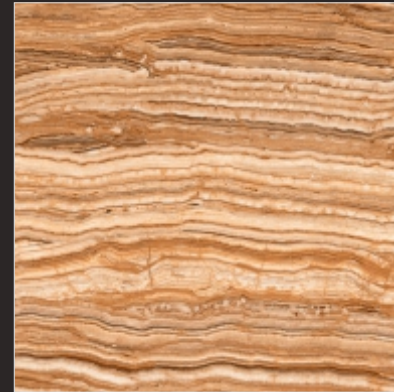

600x
600_{mm}

DIGITAL GLAZED
VITRIFIED TILES

SUGAR
SERIES

P
G
V
T

SUGAR 14