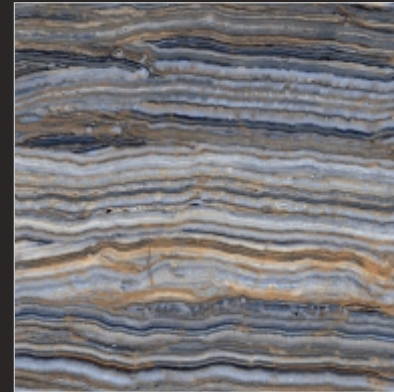

P  
G  
V  
T

SUGAR 14

600x  
600<sub>mm</sub>

DIGITAL GLAZED  
VITRIFIED TILES

  
SUGAR  
SERIES

P  
G  
V  
T

SUGAR 15

600x  
600<sub>mm</sub>