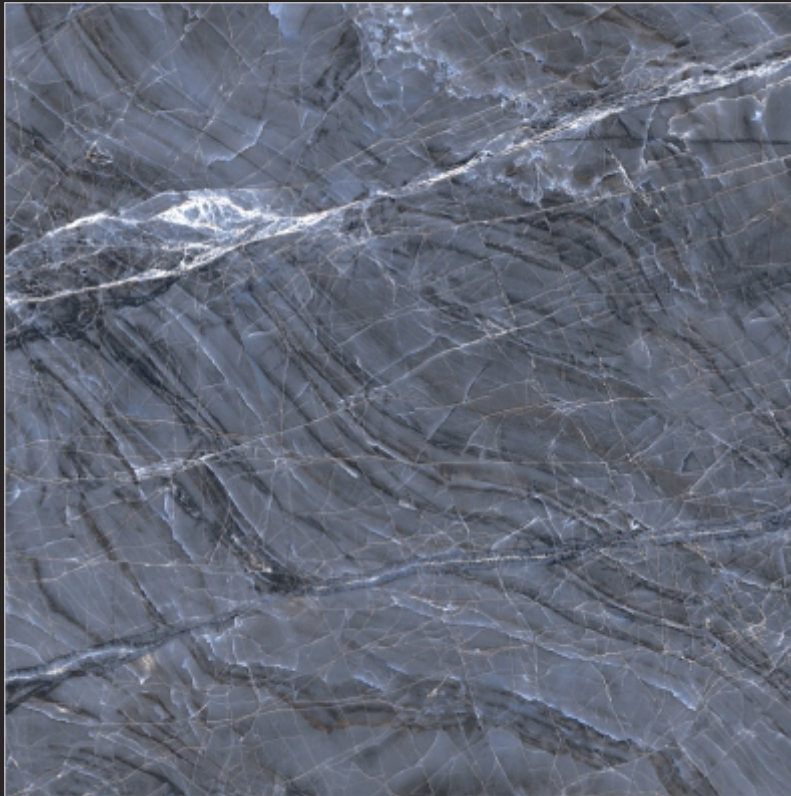

600x
600_{mm}

DIGITAL GLAZED
VITRIFIED TILES

SUGAR
SERIES

P
G
V
T

SUGAR 18