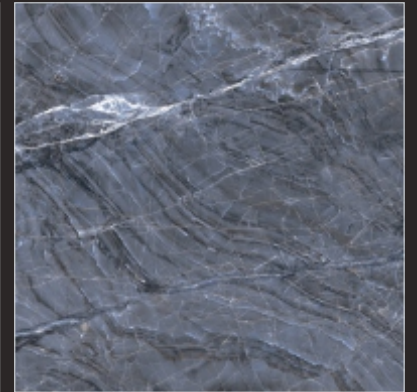

600x
600_{mm}

DIGITAL GLAZED
VITRIFIED TILES

SUGAR
SERIES

P
G
V
T

SUGAR 18