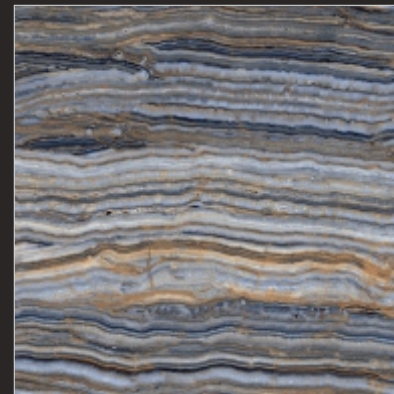

P  
G  
V  
T

SUGAR 14

600x  
600<sub>mm</sub>

DIGITAL GLAZED  
VITRIFIED TILES

  
SUGAR  
SERIES

P  
G  
V  
T

SUGAR 15

600x  
600<sub>mm</sub>