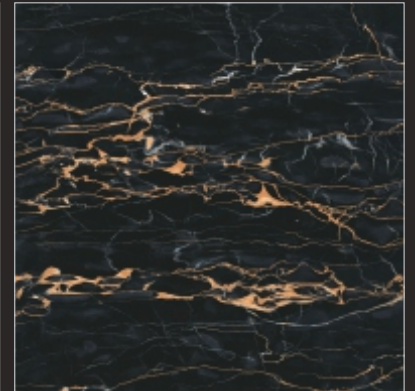

SUGAR 35

600x  
600<sub>mm</sub>

DIGITAL GLAZED  
VITRIFIED TILES

  
SUGAR  
SERIES

P  
G  
V  
T

SUGAR 36

600x  
600<sub>mm</sub>

DIGITAL GLAZED  
VITRIFIED TILES