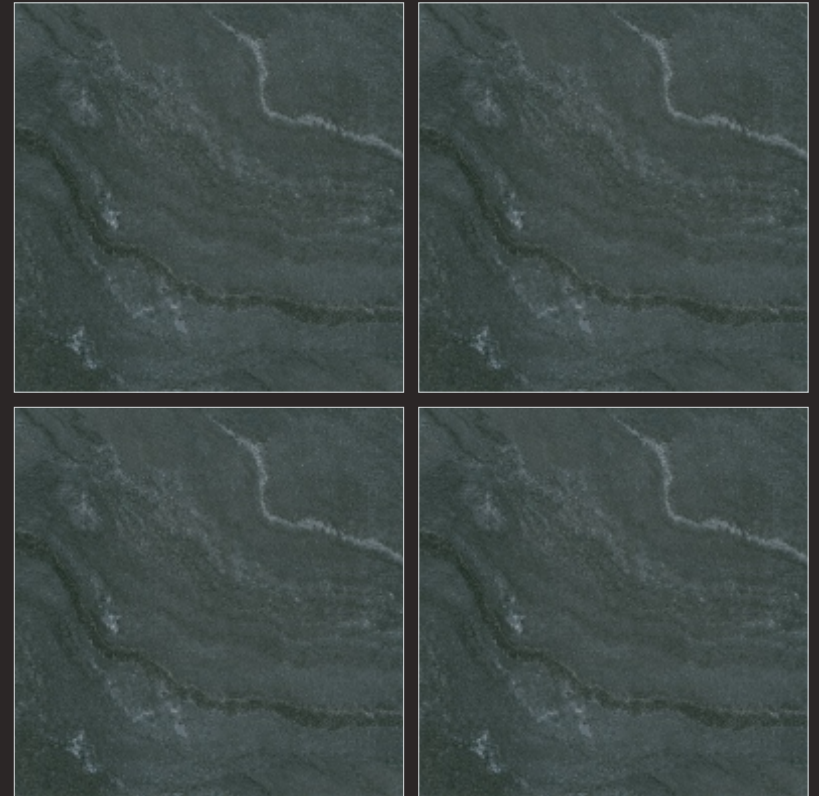

600x
600_{mm}

DIGITAL GLAZED
VITRIFIED TILES

SUGAR
SERIES

P
G
V
T

SUGAR 04