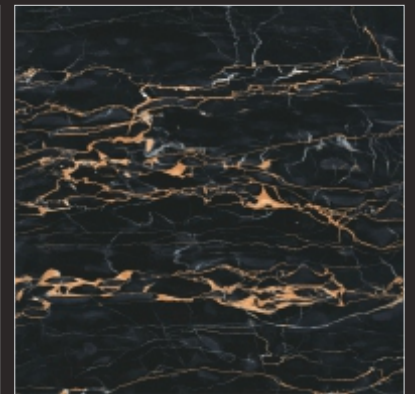

SUGAR 35

600x  
600<sub>mm</sub>

DIGITAL GLAZED  
VITRIFIED TILES

  
SUGAR  
SERIES

P  
G  
V  
T

SUGAR 36

600x  
600<sub>mm</sub>

DIGITAL GLAZED  
VITRIFIED TILES