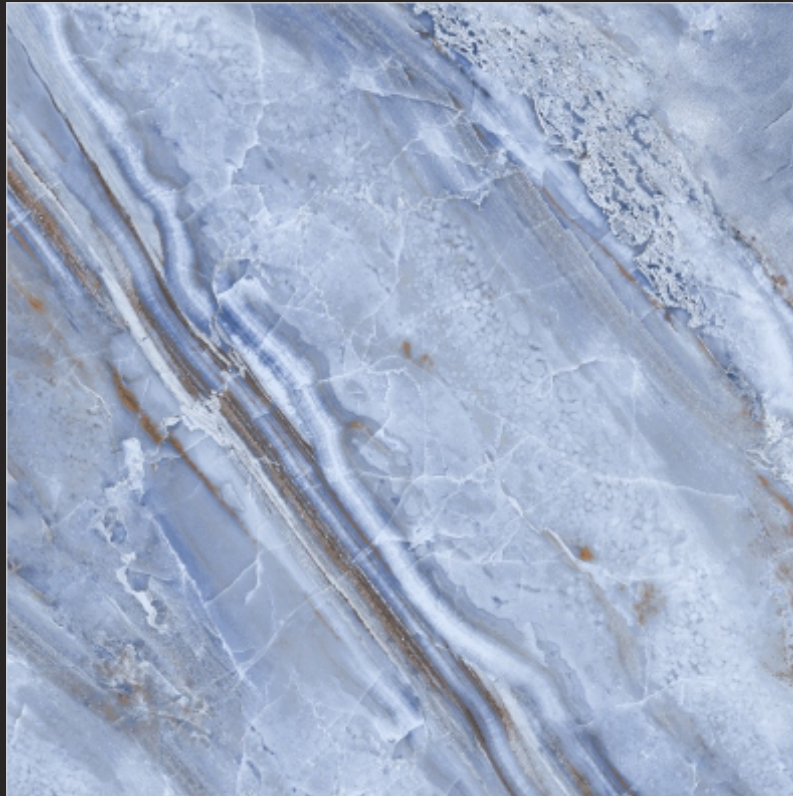

600x
600_{mm}

DIGITAL GLAZED
VITRIFIED TILES

SUGAR
SERIES

P
G
V
T

SUGAR 21