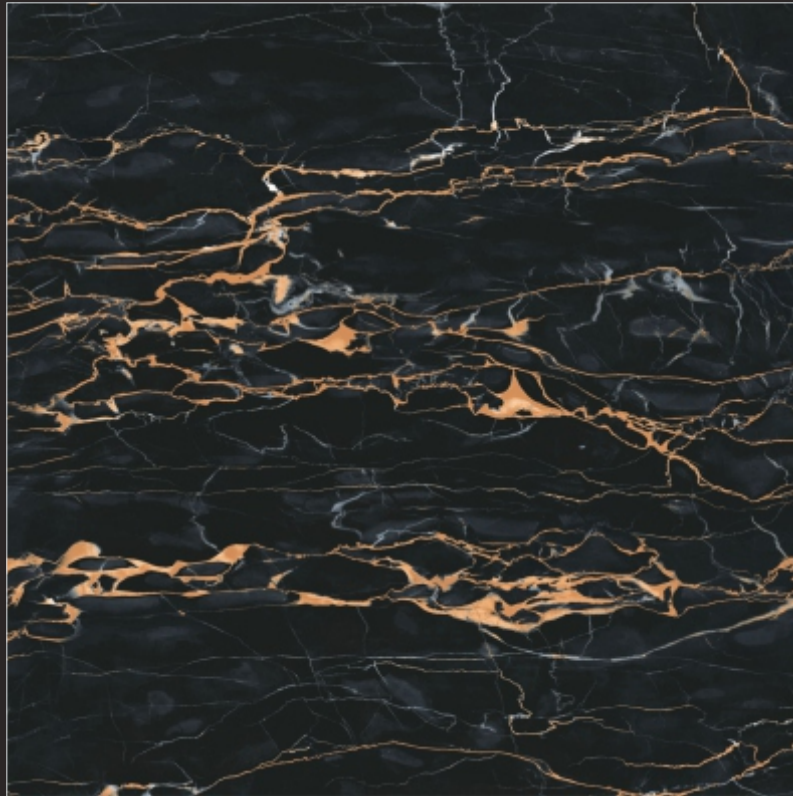

SUGAR 35

600x  
600<sub>mm</sub>

DIGITAL GLAZED  
VITRIFIED TILES

  
SUGAR  
SERIES

P  
G  
V  
T

SUGAR 36

600x  
600<sub>mm</sub>

DIGITAL GLAZED  
VITRIFIED TILES