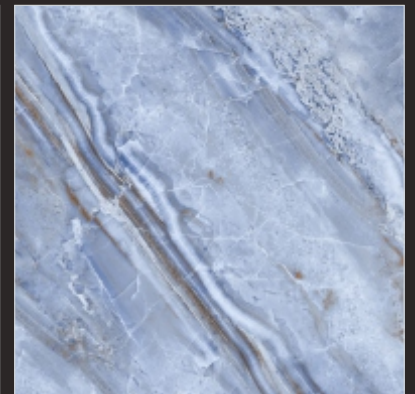

600x
600_{mm}

DIGITAL GLAZED
VITRIFIED TILES

SUGAR
SERIES

P
G
V
T

SUGAR 21